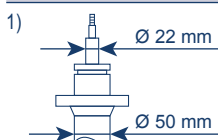

TWIN-TUBE OIL	TWIN-TUBE GAS	MONO-TUBE GAS		TWIN-TUBE OIL	TWIN-TUBE GAS	MONO-TUBE GAS	

AUDI

A3 (8P1) (8P7)

Quattro 4WD 2.0 TDI (8P1) 05/03 → 08/12		4319G²⁾		4320G	
EXCL.					
Quattro 4WD 2.0 TFSI (8P1) 09/04 → 08/12		4319G²⁾		4320G	
EXCL.					
Quattro 4WD 3.2 V6 (8P1) 07/03 → 08/12		4319G²⁾		4320G	
EXCL.