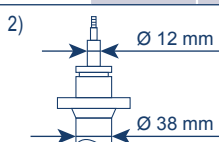

A3 (8V1, 8VK)

2WD (8V1, 8VK) 04/12 →		7521G ¹⁾		7465G ²⁾	
INCL. EXCL. Multi-link Axle					

A3 Limousine (8VS, 8VM)

2WD (8VS, 8VM) 05/13 →		7521G ¹⁾		7465G ²⁾	
INCL. EXCL. Multi-link Axle					

A3 Sportback (8VA, 8VF)