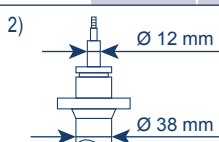

A3 (8V1, 8VK)

2WD (8V1, 8VK) 04/12 →		7521G ¹⁾		7465G ²⁾	
INCL. EXCL. Multi-link Axle					

A3 Limousine (8VS, 8VM)

2WD (8VS, 8VM) 05/13 →		7521G ¹⁾		7465G ²⁾	
INCL. EXCL. Multi-link Axle					

A3 Sportback (8VA, 8VF)