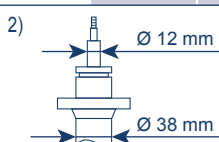

A3 Sportback (8VA, 8VF)

2WD (8VA, 8VF) 09/12 →		7521G¹⁾		7465G²⁾	
INCL. EXCL. Multi-link Axle, 1.4 TFSI g-tron