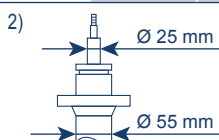

TWIN-TUBE OIL	TWIN-TUBE GAS	MONO-TUBE GAS		TWIN-TUBE OIL	TWIN-TUBE GAS	MONO-TUBE GAS	

AUDI

A3 (8P1) (8P7)

Quattro 4WD 2.0 TDI (8P1) 05/03 → 08/12		4319G²⁾		4320G	
EXCL.					
Quattro 4WD 2.0 TFSI (8P1) 09/04 → 08/12		4319G²⁾		4320G	
EXCL.					
Quattro 4WD 3.2 V6 (8P1) 07/03 → 08/12		4319G²⁾		4320G	
EXCL.