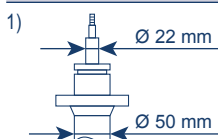

A3 (8V1, 8VK)

2WD (8V1, 8VK) 04/12 →		7521G ¹⁾		7465G ²⁾	
INCL. EXCL. Multi-link Axle					

A3 Limousine (8VS, 8VM)

2WD (8VS, 8VM) 05/13 →		7521G ¹⁾		7465G ²⁾	
INCL. EXCL. Multi-link Axle					

A3 Sportback (8VA, 8VF)