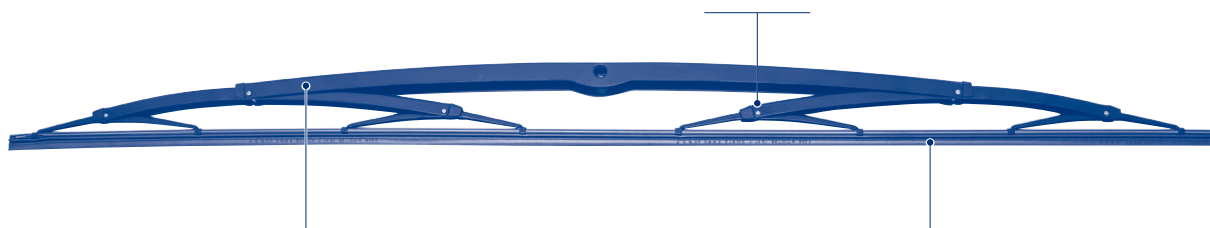

Metal Wiper Blades

Featuring a traditional technology, these wiper blades work optimally.

Flat Wiper Blades

Flat structure for even pressure distribution.

Refill

Replacing only the rubber profile is common for many applications.

Heavy-Duty Wiper Blades for Trucks and Buses

- Complete range dedicated to heavy vehicles that ensure to LCVs, buses and trucks the best wiper blades technology and optimal performance.
- 15 lengths up to 100 cm with all necessary adaptors for the widest vehicle coverage.
- Quality performance in harsh environments.
- Identified by the short code “MT”.

Heavy-Duty Wiper Blades for Trucks and Buses (Single)

Riveted Connections and Joints

Thanks to this feature, the wiper blade is more resistant.

Total Metal Structure

The structure is particularly strong to ensure maximum sliding uniformity.