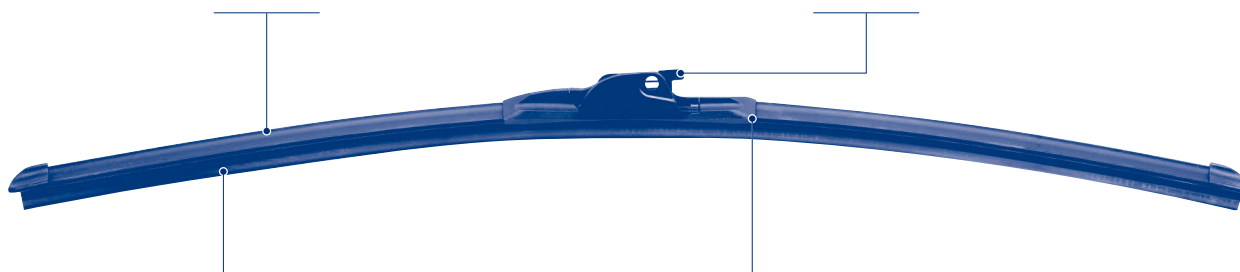

La struttura risulta essere particolarmente robusta per assicurare la massima uniformità di scorrimento.

Elemento pulente in gomma rivestita con grafite avanzata

È in grado di garantire pulizia perfetta senza aloni o striature.

Touch Flat

Flat Wiper Blades
“Touch Flat” for cars
 (Single)

NEW RANGE!!!!

- Modern design flat blade giving the latest wiper technology for all vehicle types.
- Wiper Blades curve beam provides uniform pressure for a clean, clear wipe.
- Only 16 SKU's to cover 98% of the vehicle parc.
- Suitable for all popular OE wiper arms, and upgrading conventional arms to beam technology.
- Identified by the short code **“MTF”**.

Symmetrical Spoiler

Symmetrical spoiler reduces wind lift and allows fitment to both LHD and RHD wiper systems.

Unique Connection System

Fits all popular modern OE specific wiper arms and traditional hook arms.