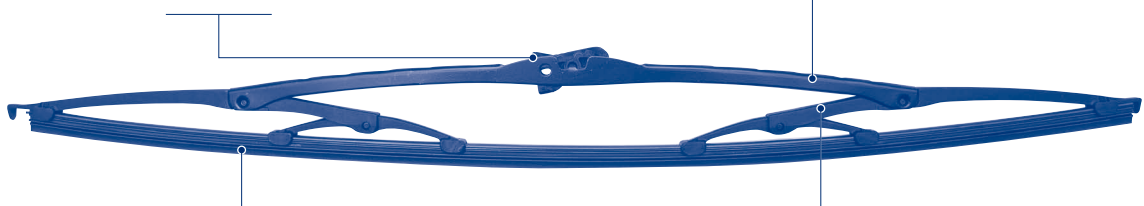

Bromine Process

The wiper element is exposed to numerous treatments, including bromine process, to enhance resistance and durability.

Standard

Metal Wiper Blades
“Standard” for cars
(Single)

- Optimized range of just 17 SKU’s for conventional hook wiper arms.
- OE quality wiper element for longer life, greater abrasion resistance and less noise.
- Quick and easy installation.
- Identified by the short code “M”.

Prefitted Quick Connector

Quick and easy direct fitment to all common hook wiper arms.

Aerodynamic Design

Vented structure reduces wind lift at high speeds.

Exclusive Formulated Rubber

Graphite coated rubber for a smoother wipe and extended lifespan.

Metal Wiper Blades

Featuring a traditional technology, these wiper blades work optimally.

Flat Wiper Blades

Flat structure for even pressure distribution.

Refill

Replacing only the rubber profile is common for many applications.