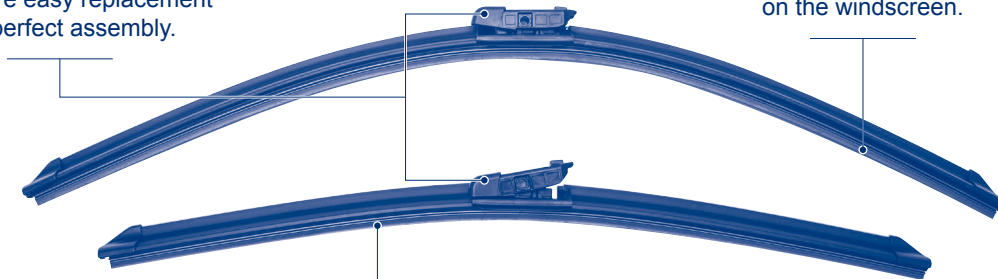

Twin Flat

- 57 dedicated kits, designed and sized for specific applications, with pre-assembled connectors and instructions included.
- Easy installation thanks to the multi-functional adapters fastening system, perfectly compatible with the wiper arms of a large number of cars.
- Ensuring perfect visibility for drivers in all weather conditions, removing dust, pollen, water or snow from the windscreen.
- Identified by the short code “WKF”.

Flat Wiper Blades
“Twin Flat” for cars
(Kit)

Connector System

The pre-mounted adapters ensure easy replacement and perfect assembly.

Treated Rubber

The rubber is treated with graphite which reduces friction, noise and facilitates the sliding on the windscreen.

Bromine Process

The wiper element is exposed to numerous treatments, including bromine process, to enhance resistance and durability.

Standard

Metal Wiper Blades
“Standard” for cars
(Single)

- Optimized range of just 17 SKU’s for conventional hook wiper arms.
- OE quality wiper element for longer life, greater abrasion resistance and less noise.
- Quick and easy installation.
- Identified by the short code “M”.

Prefitted Quick Connector

Quick and easy direct fitment to all common hook wiper arms.